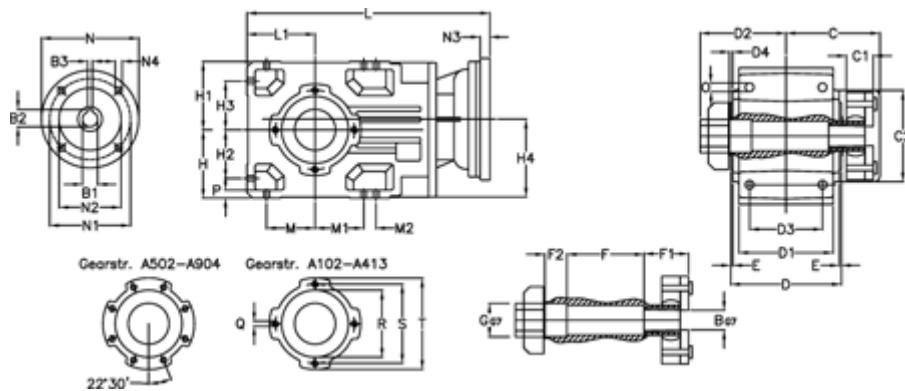

Data Sheet

Article number: 29600310916225
 Description: Bevel helical gearbox
 A303QF30-109,1-P71B5

Measures

B = 30	D1 = 130	F2 = 50	L = 390.5	N3 = -
B1 = 14	D2 = 80	G = 42	L1 = 90	N4 = M8x16
B2 = 16.3	D3 = 95	GA = 14,5 NM	M = 63.0	O = 12.0
B3 = 5	d4 = 5.0	H = 90	M1 = 63.0	P = 11
C = 113.5	Description = A303QF-xx-P71 B5	H1 = 90	M2 = 22	Q = M8x15
C1 = 24	E = 3.0	H2 = 63.0	N = 160	R = 95
C2 = 90.0	F = 95.5	H3 = 63.0	N1 = 130	S = 115
D = 156	F1 = 48.0	H4 = 108.5	N2 = 110	T = 140